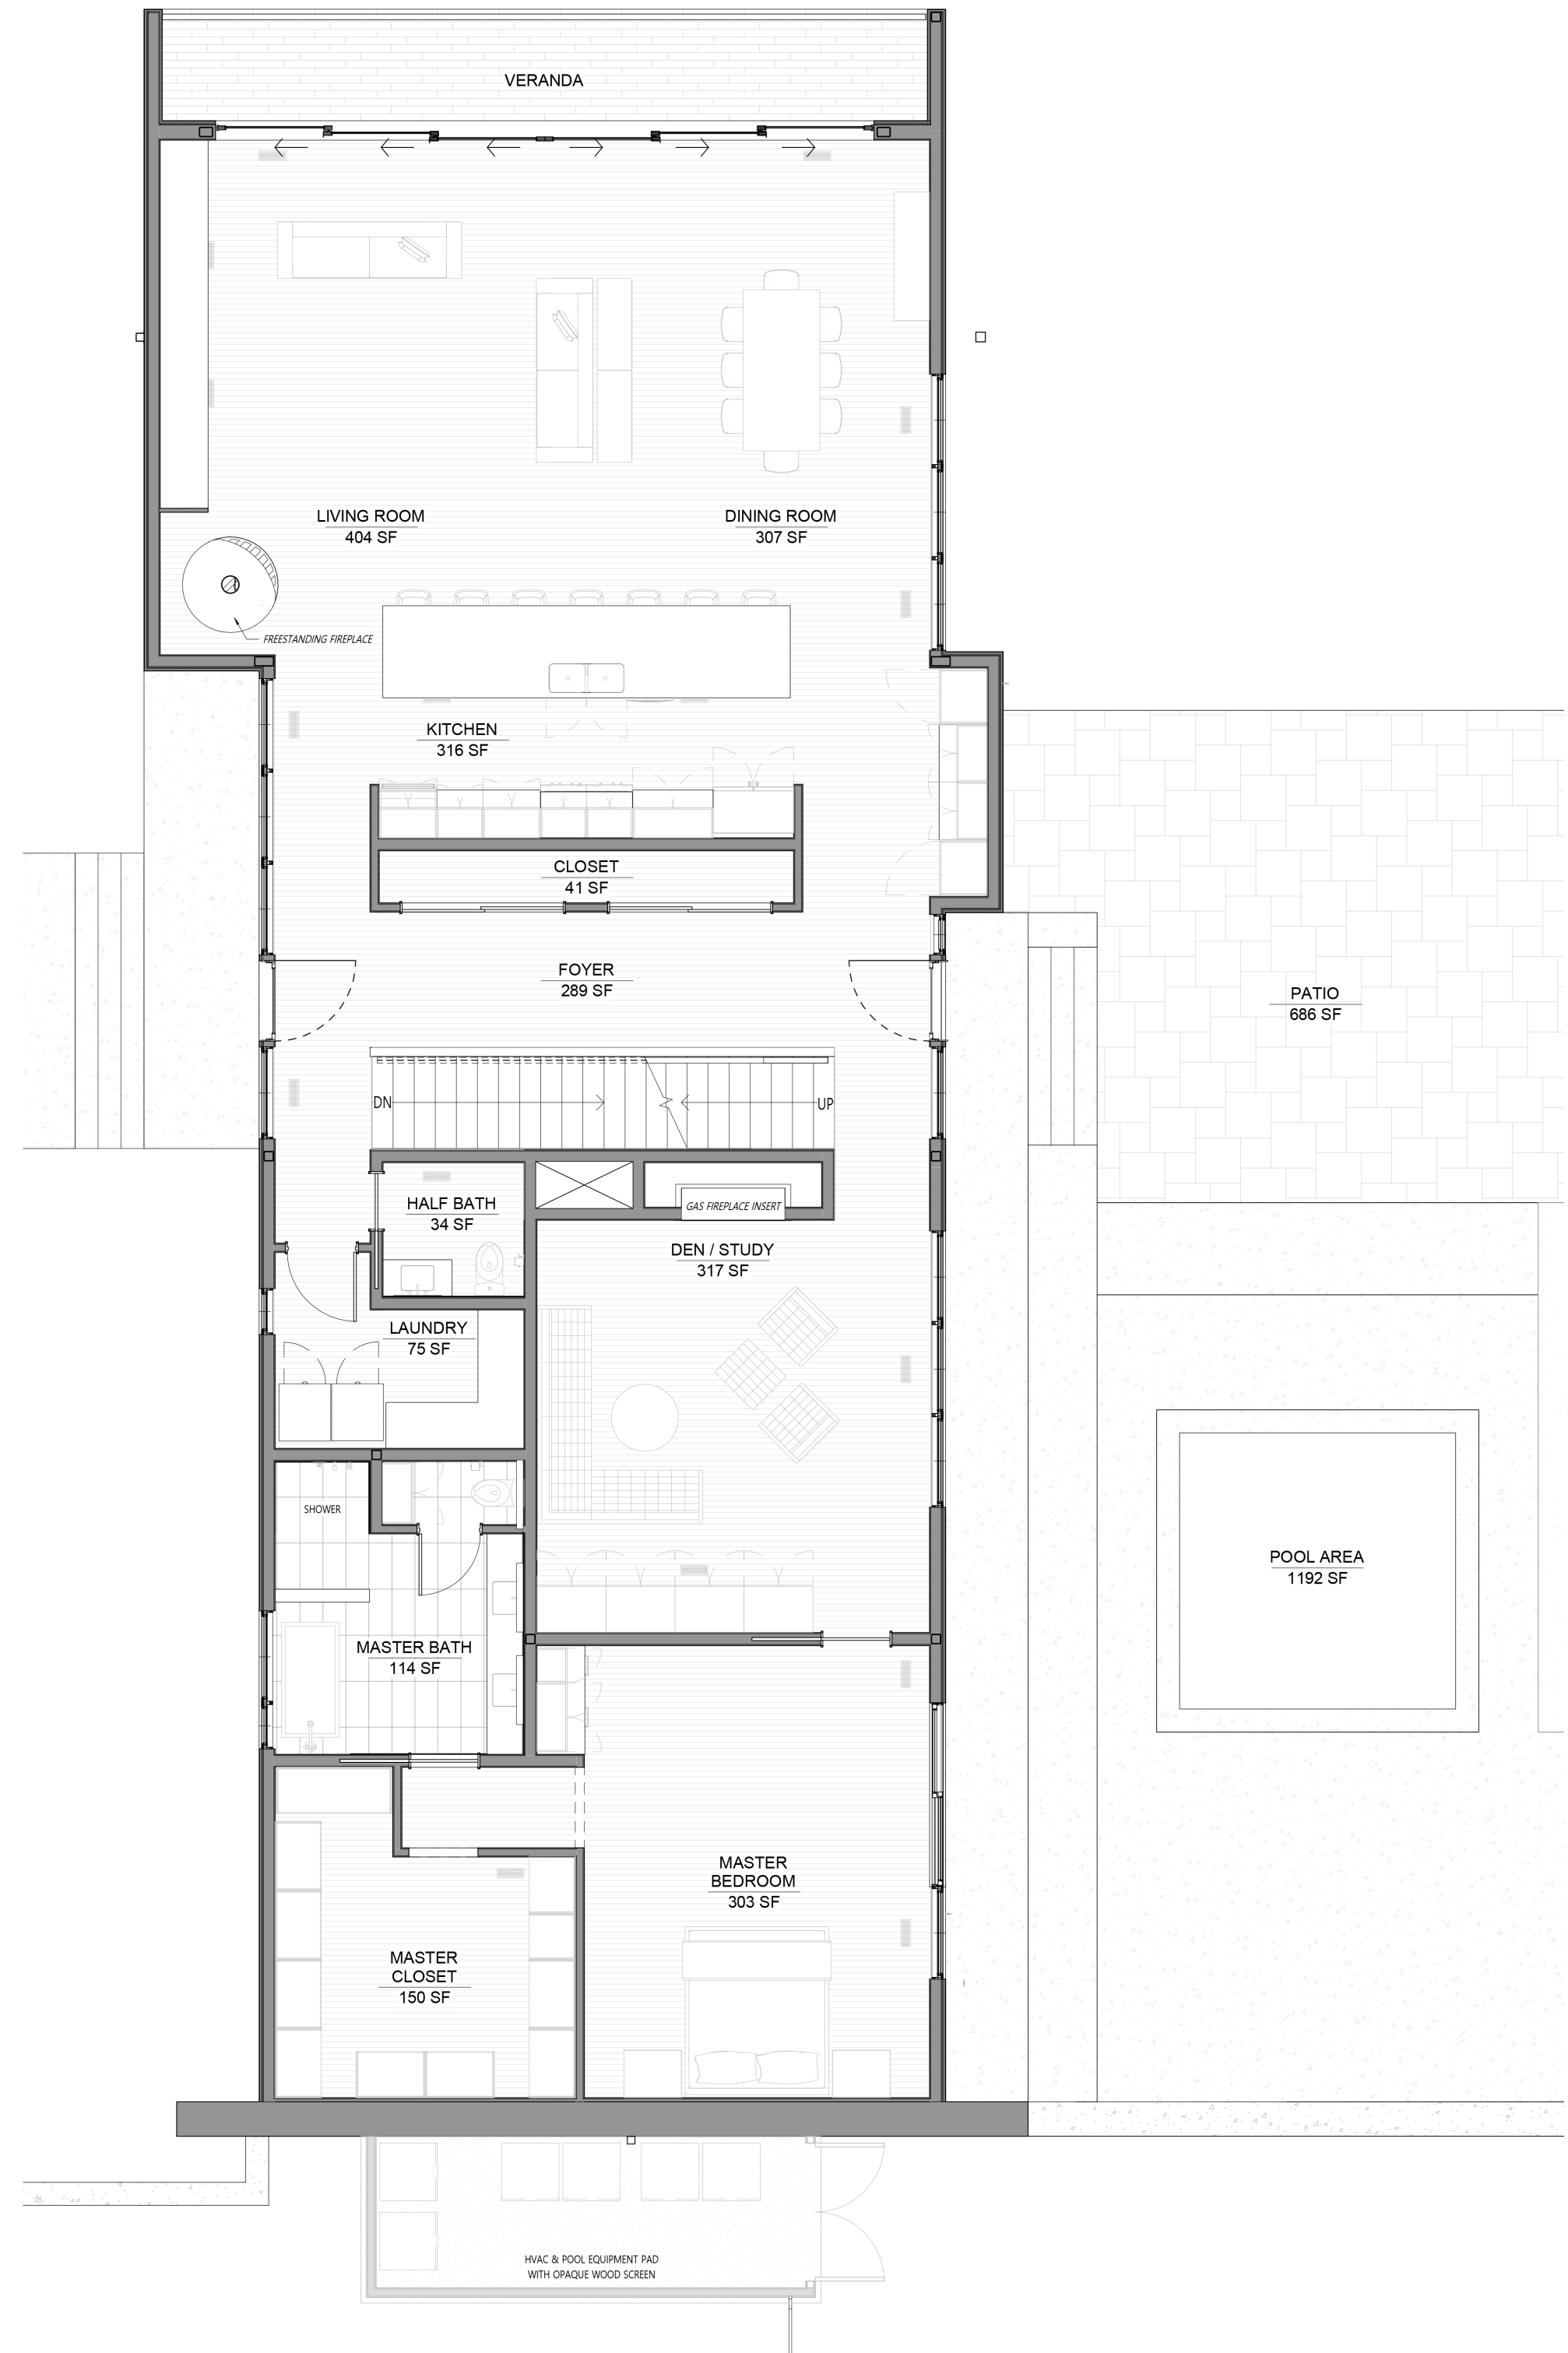

WARBLER

WARBLER

2718 TOXEY DRIVE

LOT:
1.26 ACRES

TOTAL CONDITIONED:
6,000 SQ FT

BEDROOMS: **4**
BATH: **4 1/2**

WARBLER

2718 TOXEY DRIVE

LOT:
1.26 ACRES

TOTAL CONDITIONED:
6,000 SQ FT

BEDROOMS: **4**
BATH: **4 1/2**

BASEMENT FLOOR

FIRST FLOOR

WARBLER

2718 TOXEY DRIVE

LOT:
1.26 ACRES

TOTAL CONDITIONED:
6,000 SQ FT

BEDROOMS: **4**
BATH: **4 1/2**

SECOND FLOOR

WARBLER

WARBLER

WARBLER

WARBLER

WARBLER