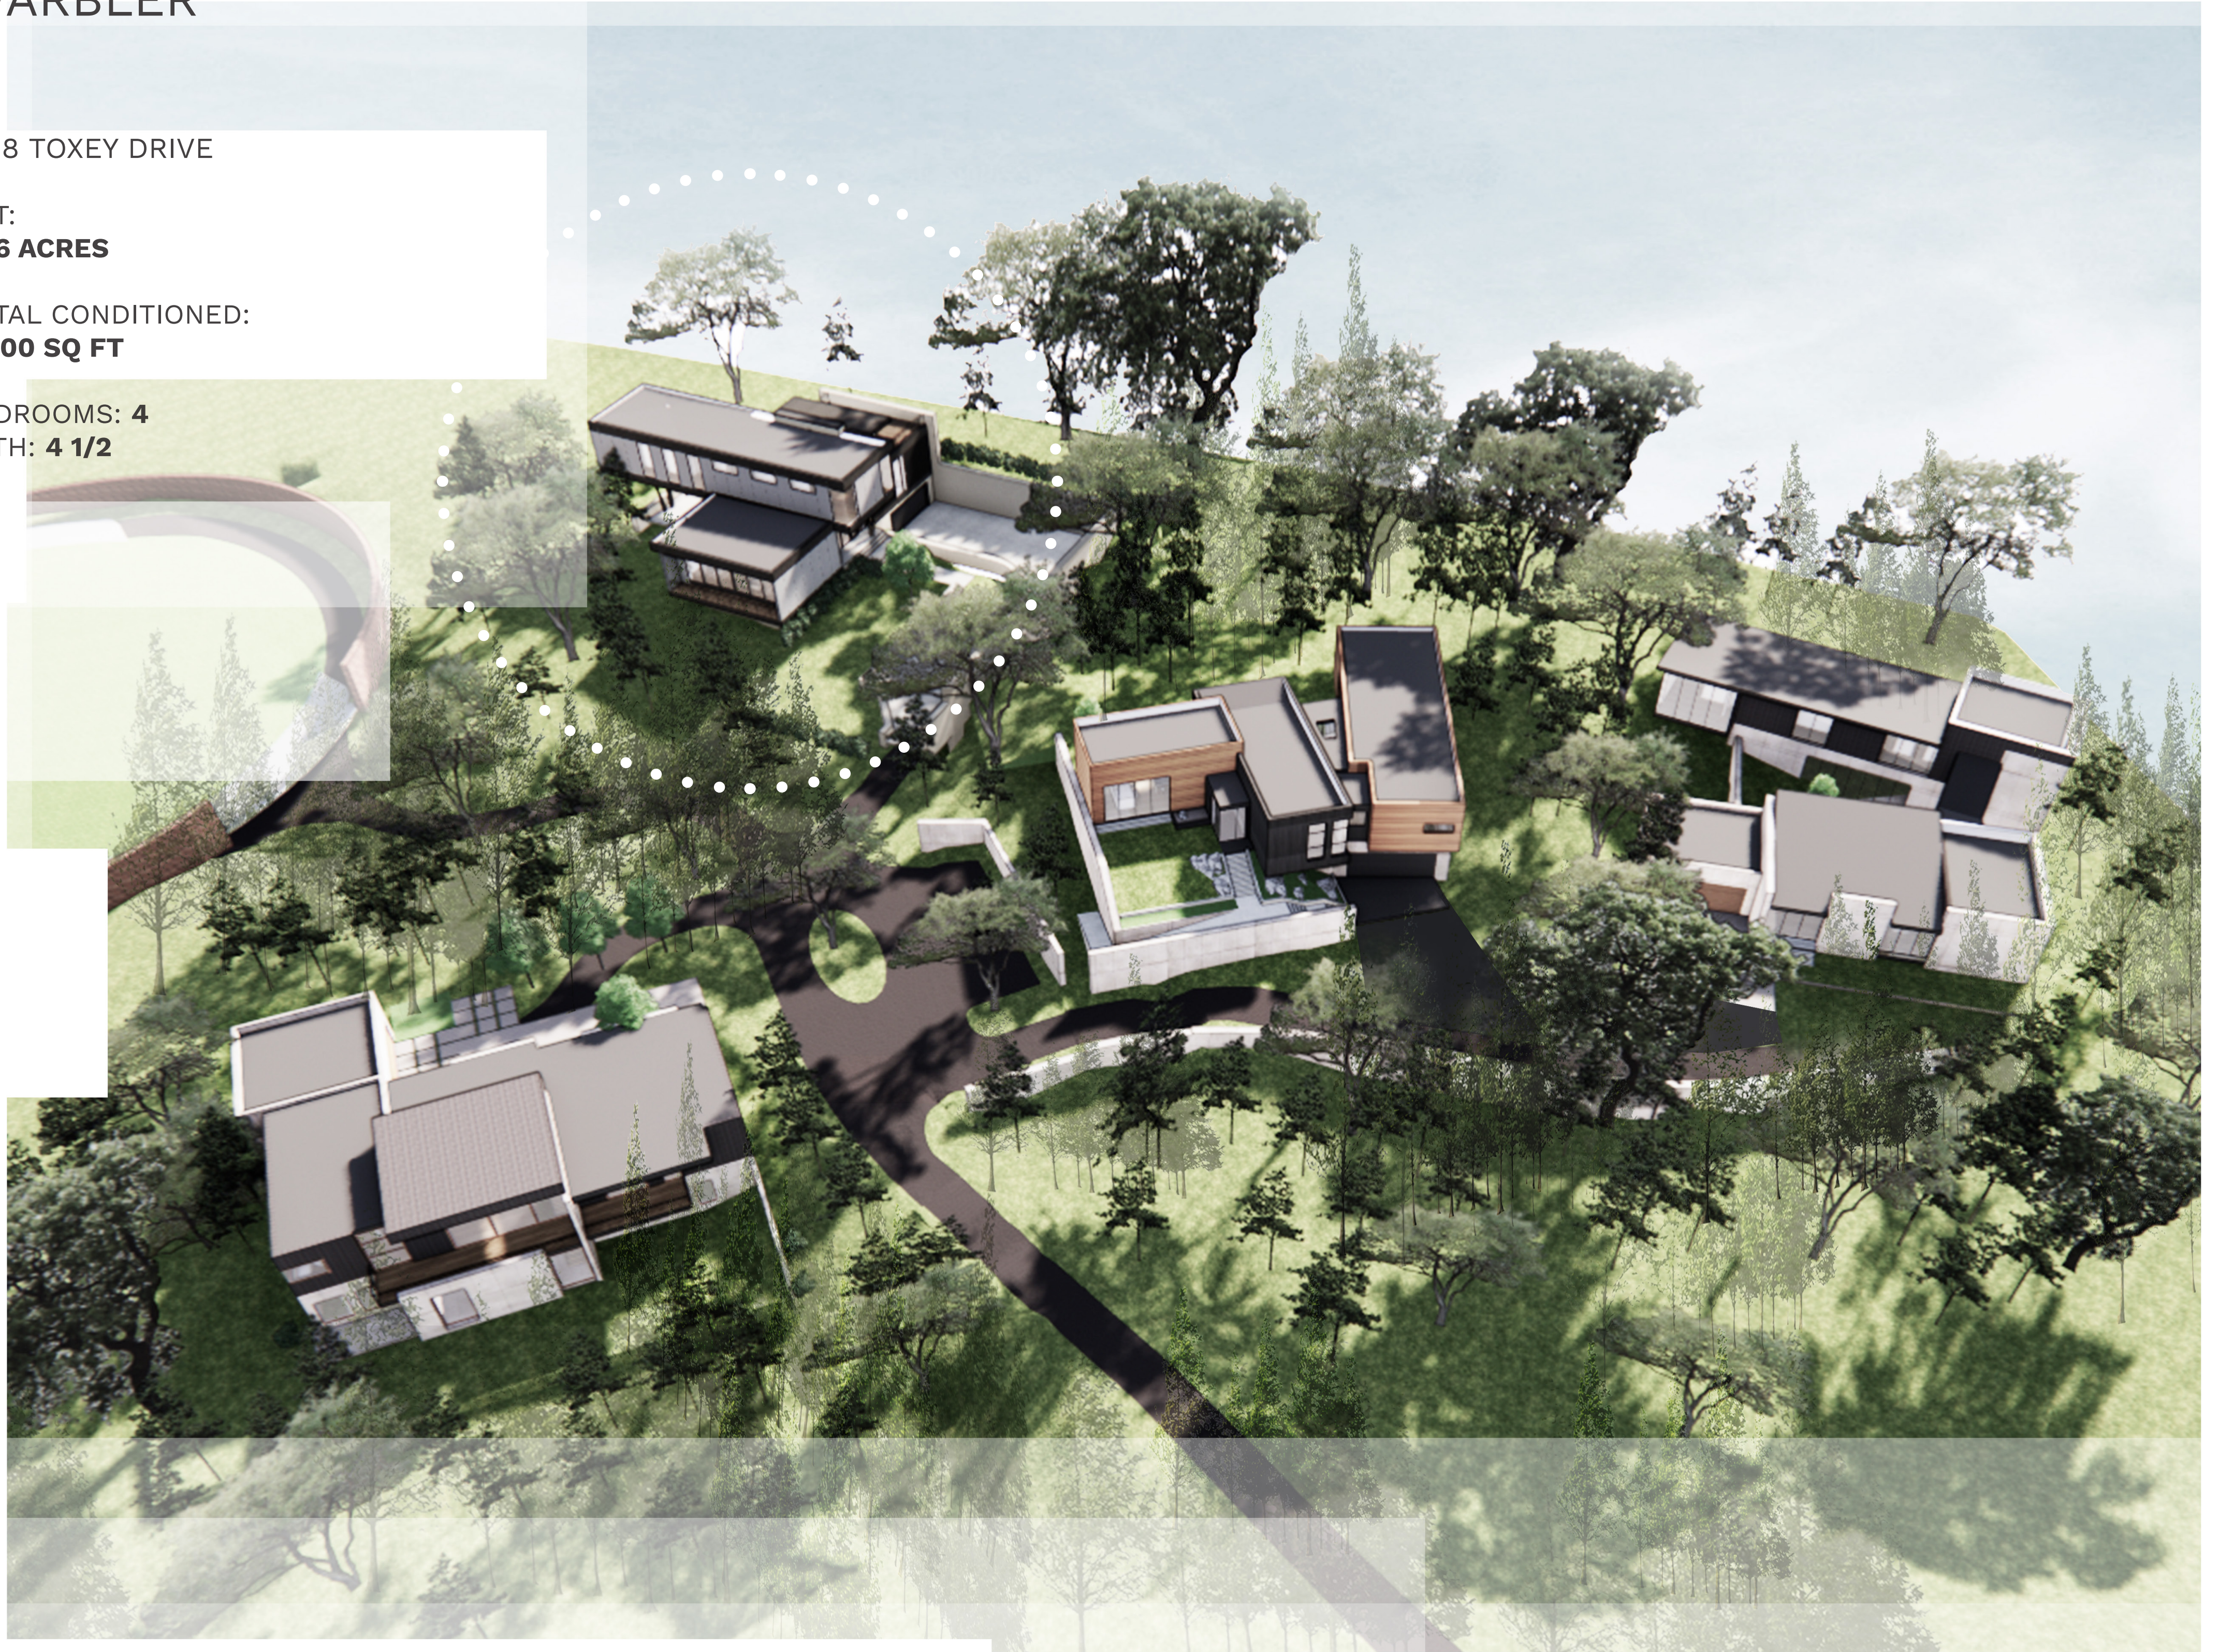

WARBLER

WARBLER

2718 TOXEY DRIVE

LOT:
1.26 ACRES

TOTAL CONDITIONED:
6,000 SQ FT

BEDROOMS: **4**
BATH: **4 1/2**

WARBLER

2718 TOXEY DRIVE

LOT:
1.26 ACRES

TOTAL CONDITIONED:
6,000 SQ FT

BEDROOMS: **4**
BATH: **4 1/2**

BASEMENT FLOOR

FIRST FLOOR

WARBLER

2718 TOXEY DRIVE

LOT:
1.26 ACRES

TOTAL CONDITIONED:
6,000 SQ FT

BEDROOMS: **4**
BATH: **4 1/2**

SECOND FLOOR

WARBLER

WARBLER

WARBLER

WARBLER

WARBLER

WARBLER