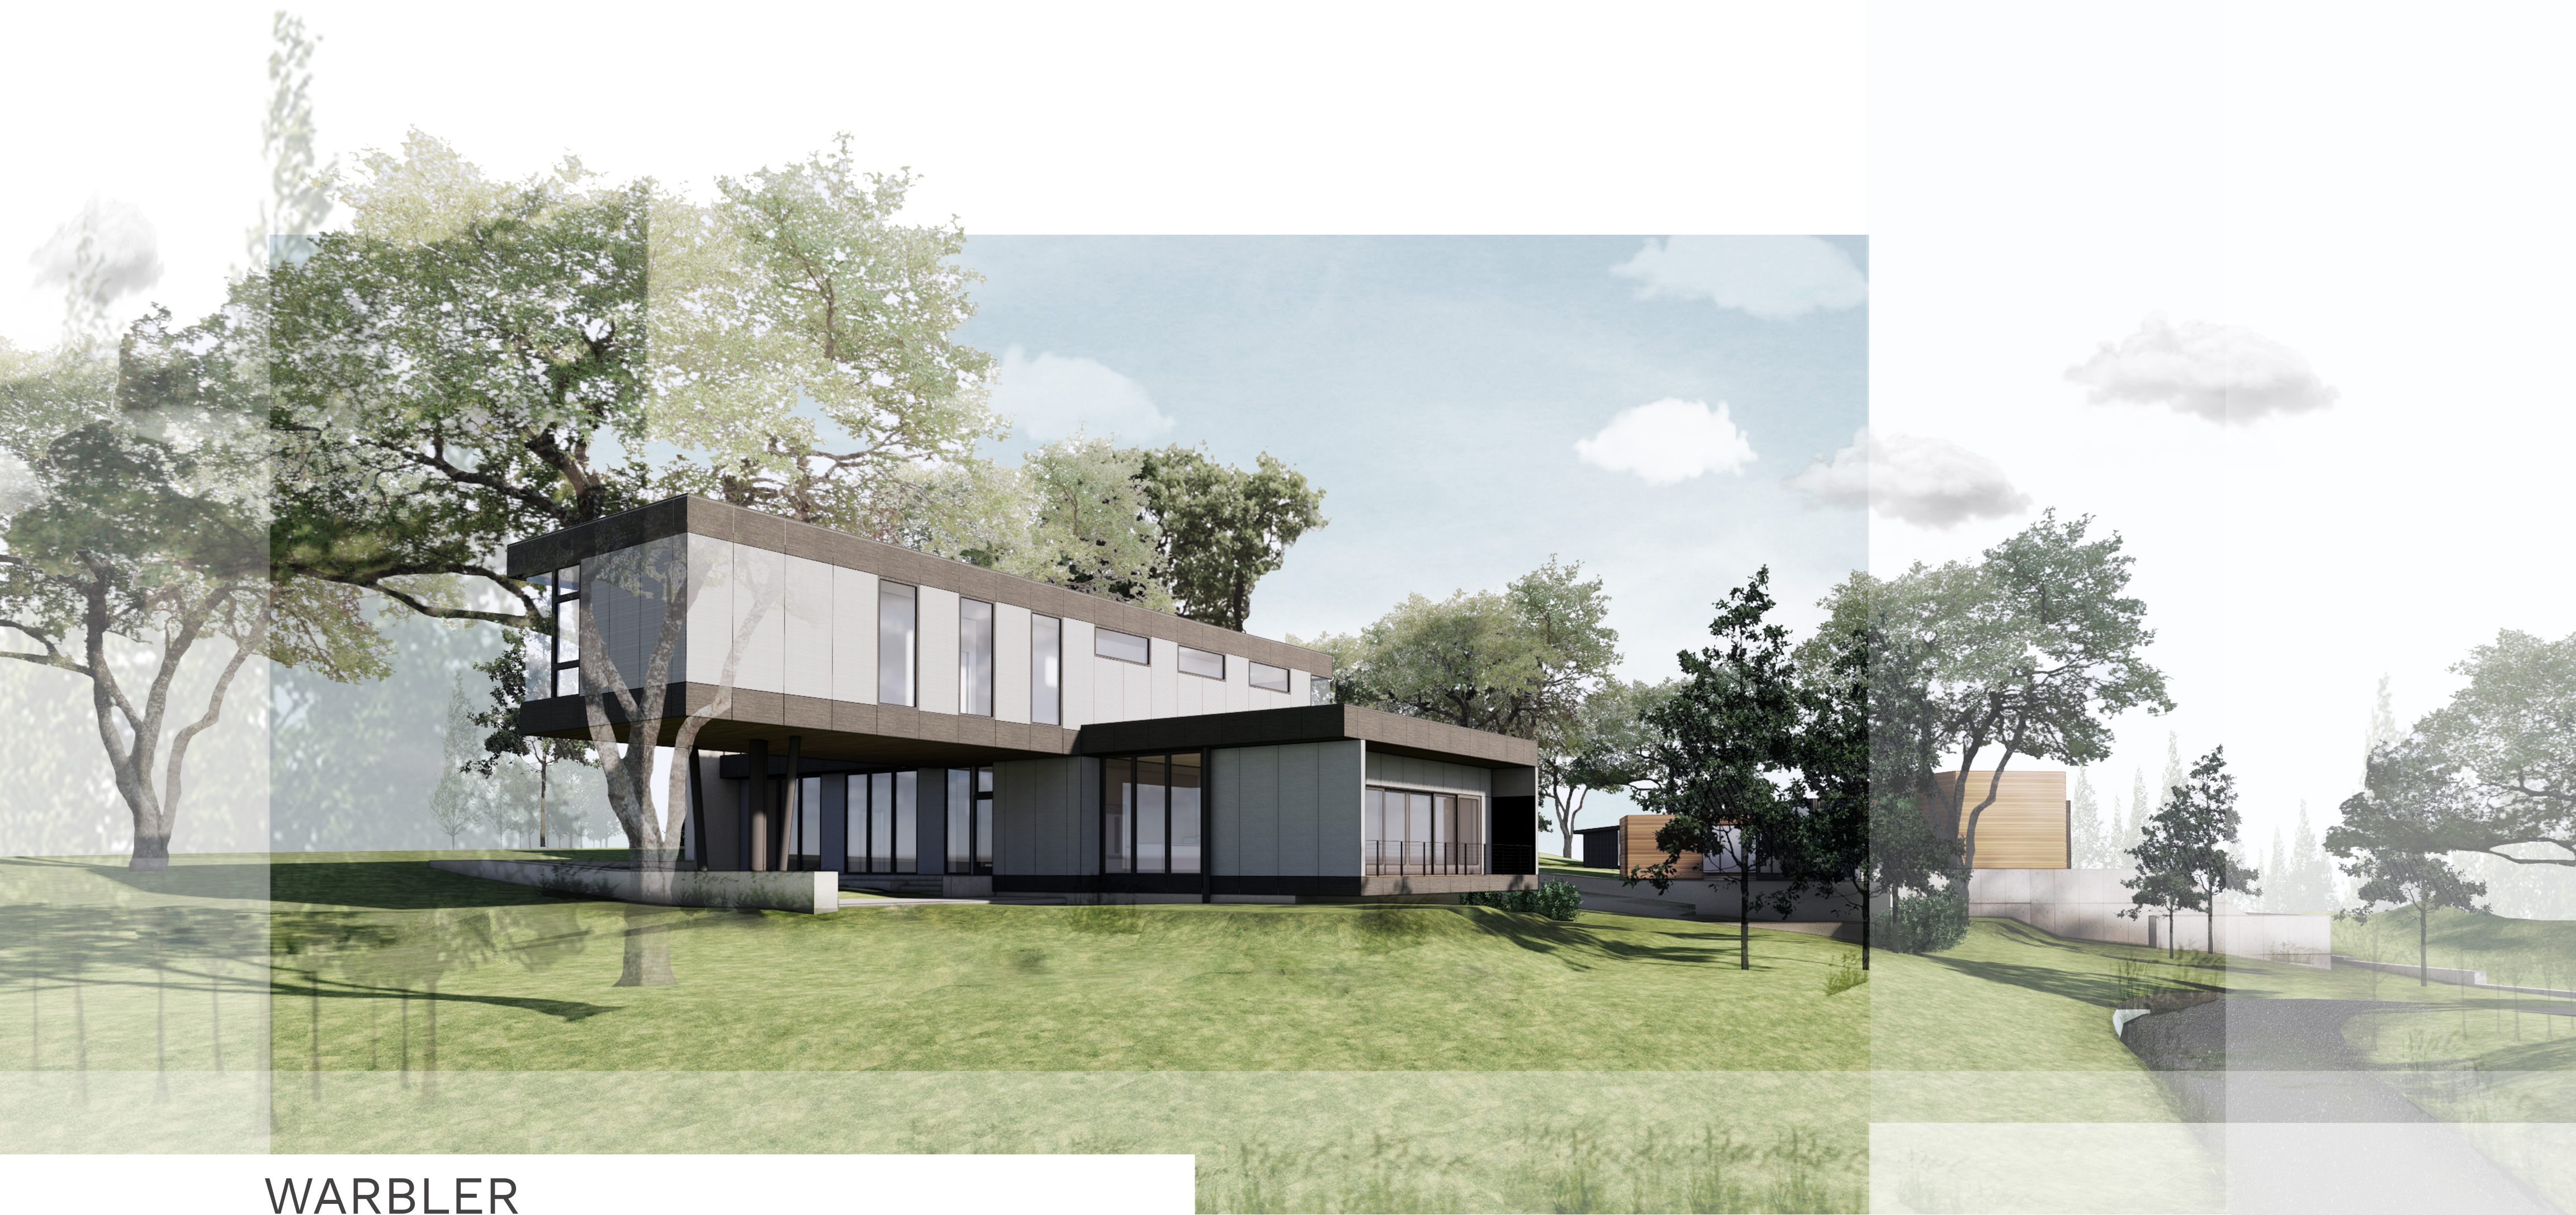

WARBLER

WARBLER

2718 TOXEY DRIVE

LOT:
1.26 ACRES

TOTAL CONDITIONED:
6,000 SQ FT

BEDROOMS: **4**
BATH: **4 1/2**

WARBLER

2718 TOXEY DRIVE

LOT:
1.26 ACRES

TOTAL CONDITIONED:
6,000 SQ FT

BEDROOMS: **4**
BATH: **4 1/2**

BASEMENT FLOOR

FIRST FLOOR

WARBLER

2718 TOXEY DRIVE

LOT:
1.26 ACRES

TOTAL CONDITIONED:
6,000 SQ FT

BEDROOMS: **4**
BATH: **4 1/2**

SECOND FLOOR

WARBLER

WARBLER

WARBLER

WARBLER

WARBLER

WARBLER