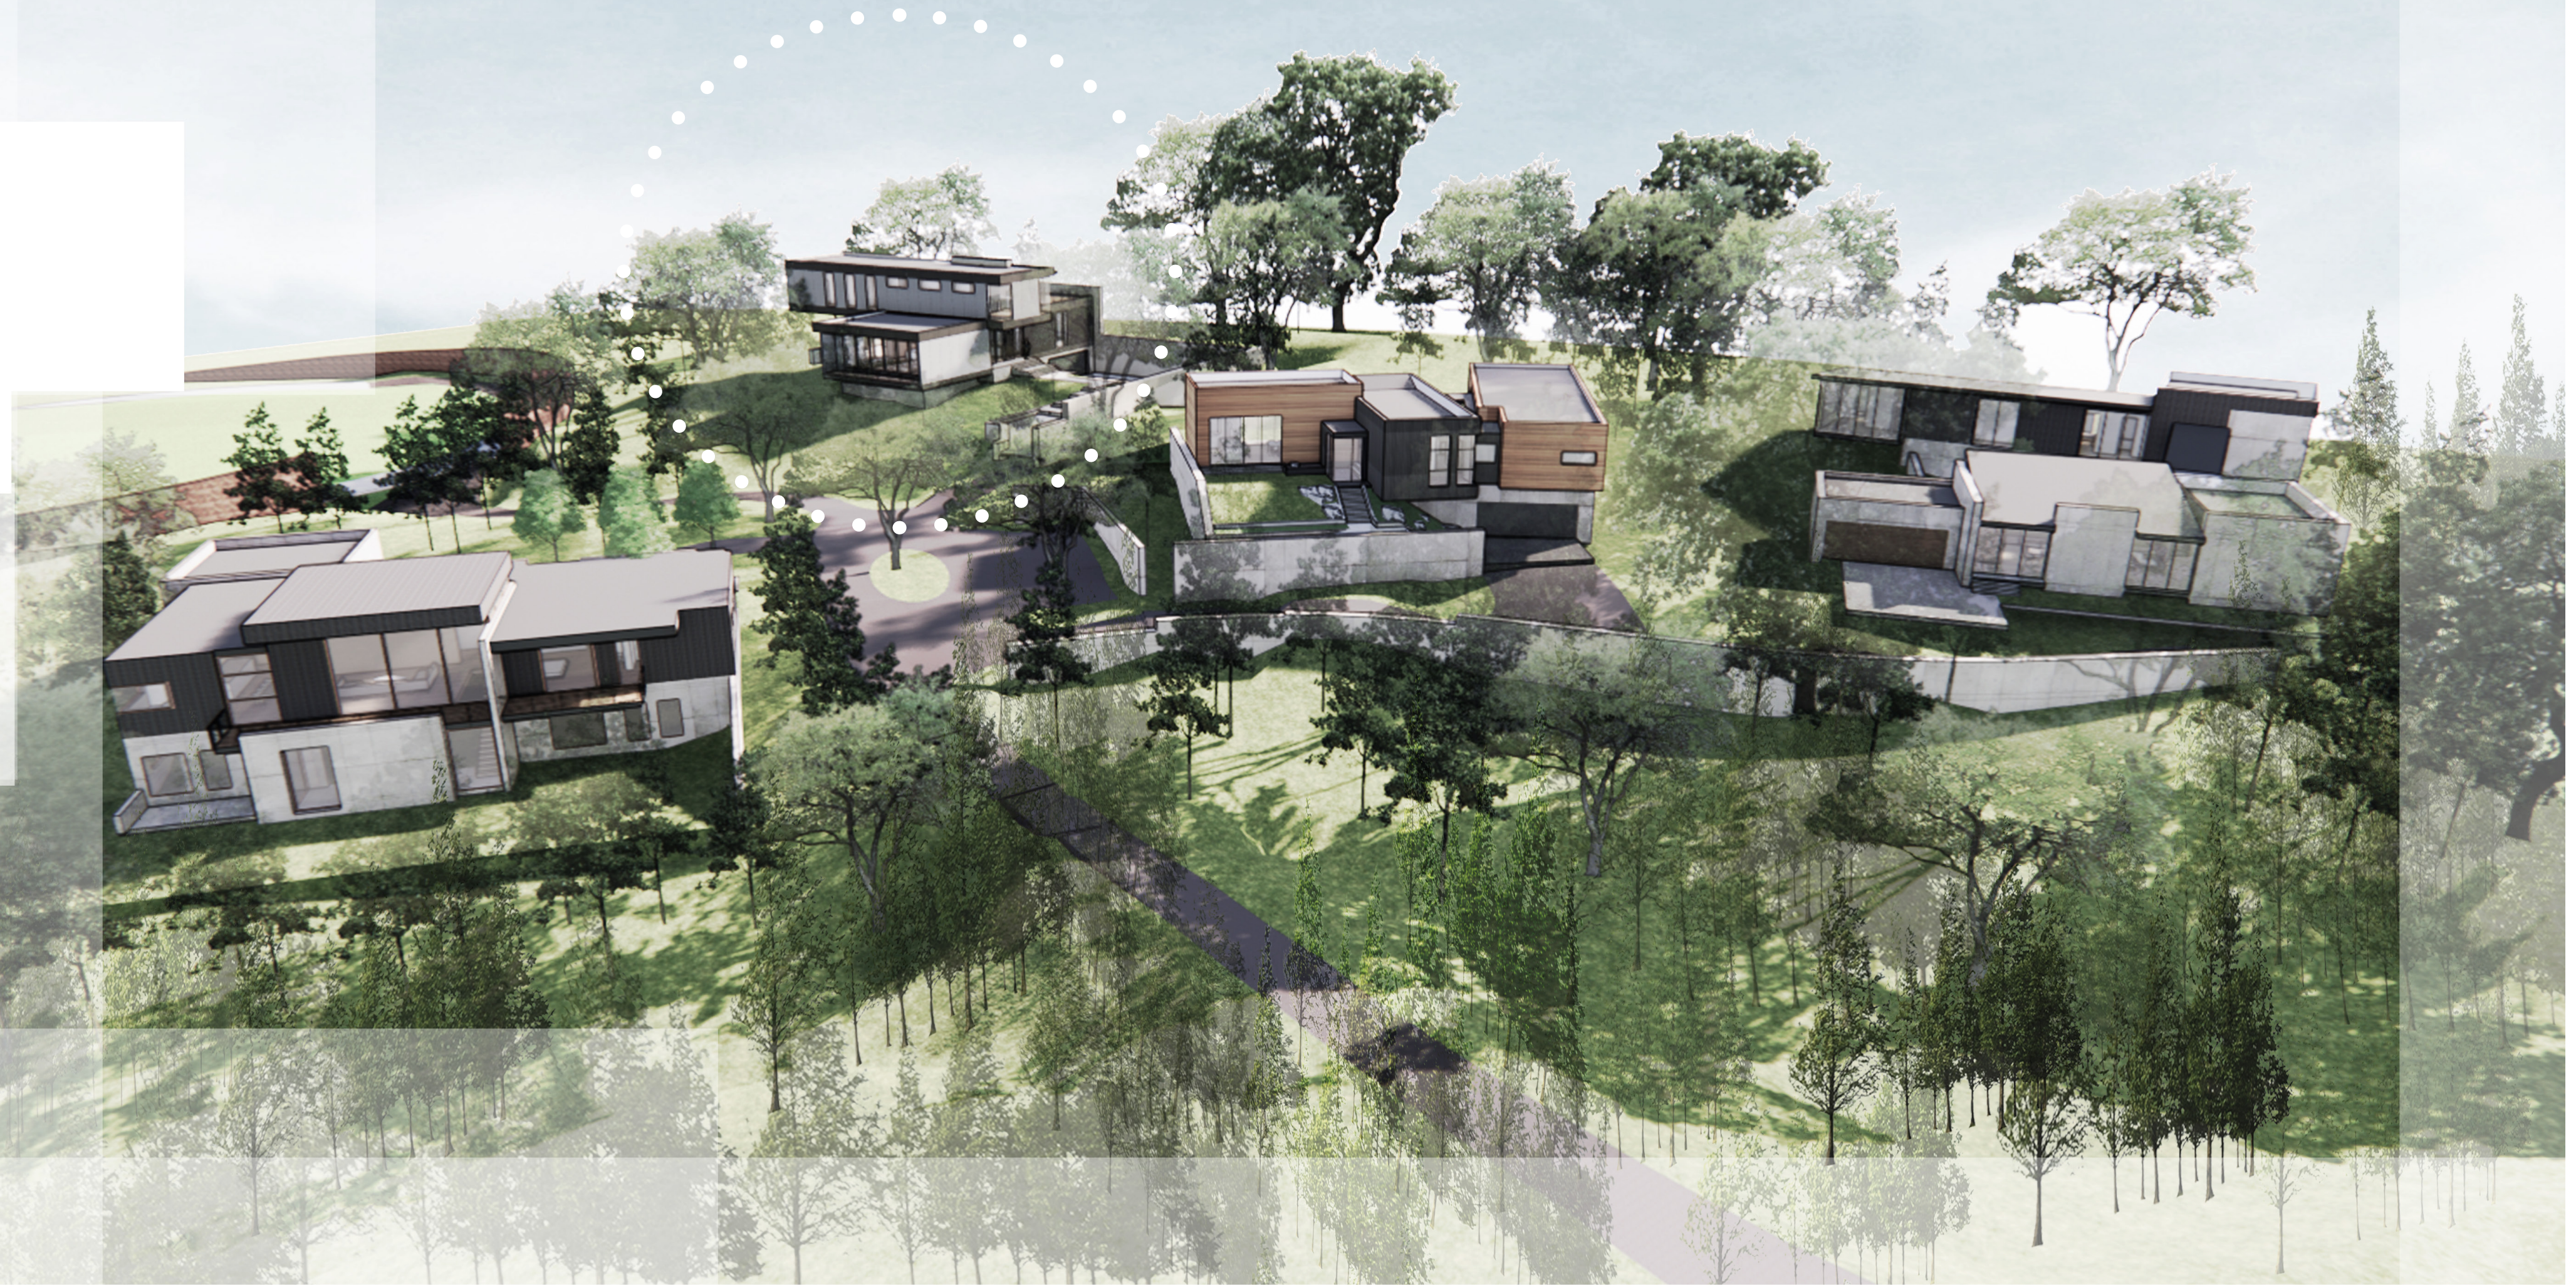

WARBLER

WARBLER

2718 TOXEY DRIVE

LOT:
1.26 ACRES

TOTAL CONDITIONED:
6,000 SQ FT

BEDROOMS: **4**
BATH: **4 1/2**

WARBLER

2718 TOXEY DRIVE

LOT:
1.26 ACRES

TOTAL CONDITIONED:
6,000 SQ FT

BEDROOMS: **4**
BATH: **4 1/2**

BASEMENT FLOOR

FIRST FLOOR

WARBLER

2718 TOXEY DRIVE

LOT:
1.26 ACRES

TOTAL CONDITIONED:
6,000 SQ FT

BEDROOMS: **4**
BATH: **4 1/2**

SECOND FLOOR

WARBLER

WARBLER

WARBLER

WARBLER

WARBLER

WARBLER