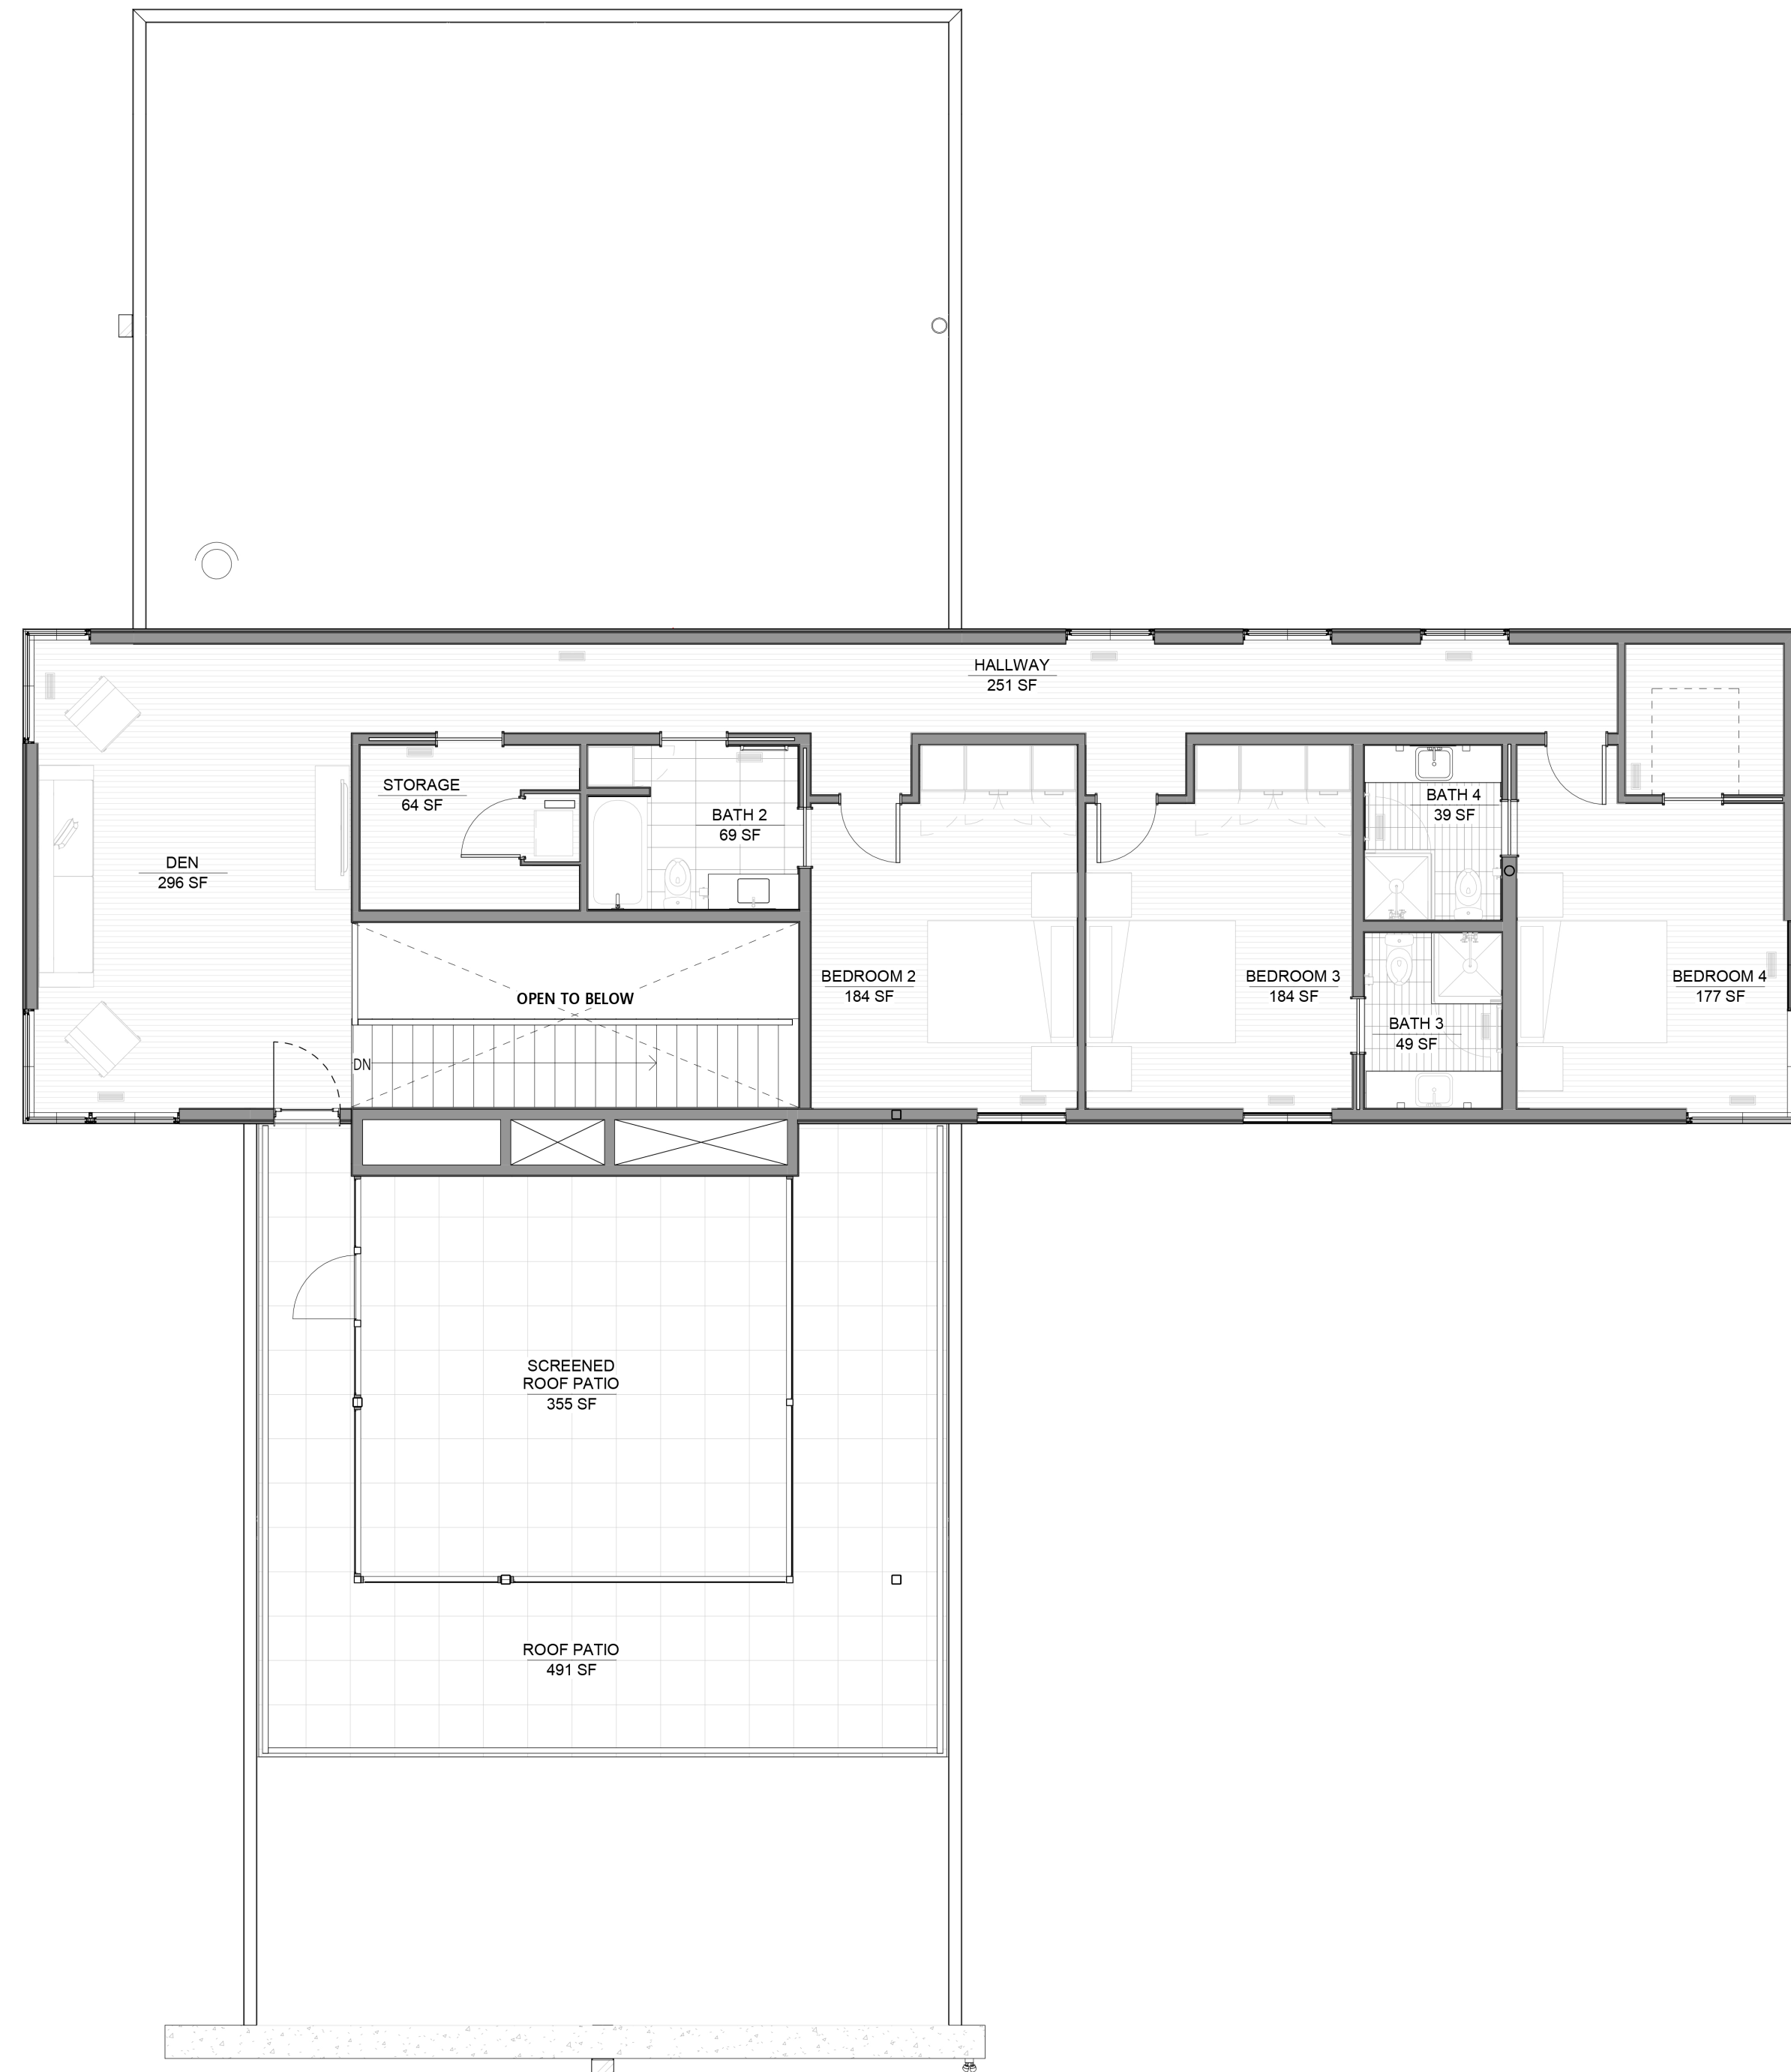

WARBLER

WARBLER

2718 TOXEY DRIVE

LOT:
1.26 ACRES

TOTAL CONDITIONED:
6,000 SQ FT

BEDROOMS: **4**
BATH: **4 1/2**

WARBLER

2718 TOXEY DRIVE

LOT:
1.26 ACRES

TOTAL CONDITIONED:
6,000 SQ FT

BEDROOMS: **4**
BATH: **4 1/2**

BASEMENT FLOOR

FIRST FLOOR

WARBLER

2718 TOXEY DRIVE

LOT:
1.26 ACRES

TOTAL CONDITIONED:
6,000 SQ FT

BEDROOMS: **4**
BATH: **4 1/2**

SECOND FLOOR

WARBLER

WARBLER

WARBLER

WARBLER

WARBLER