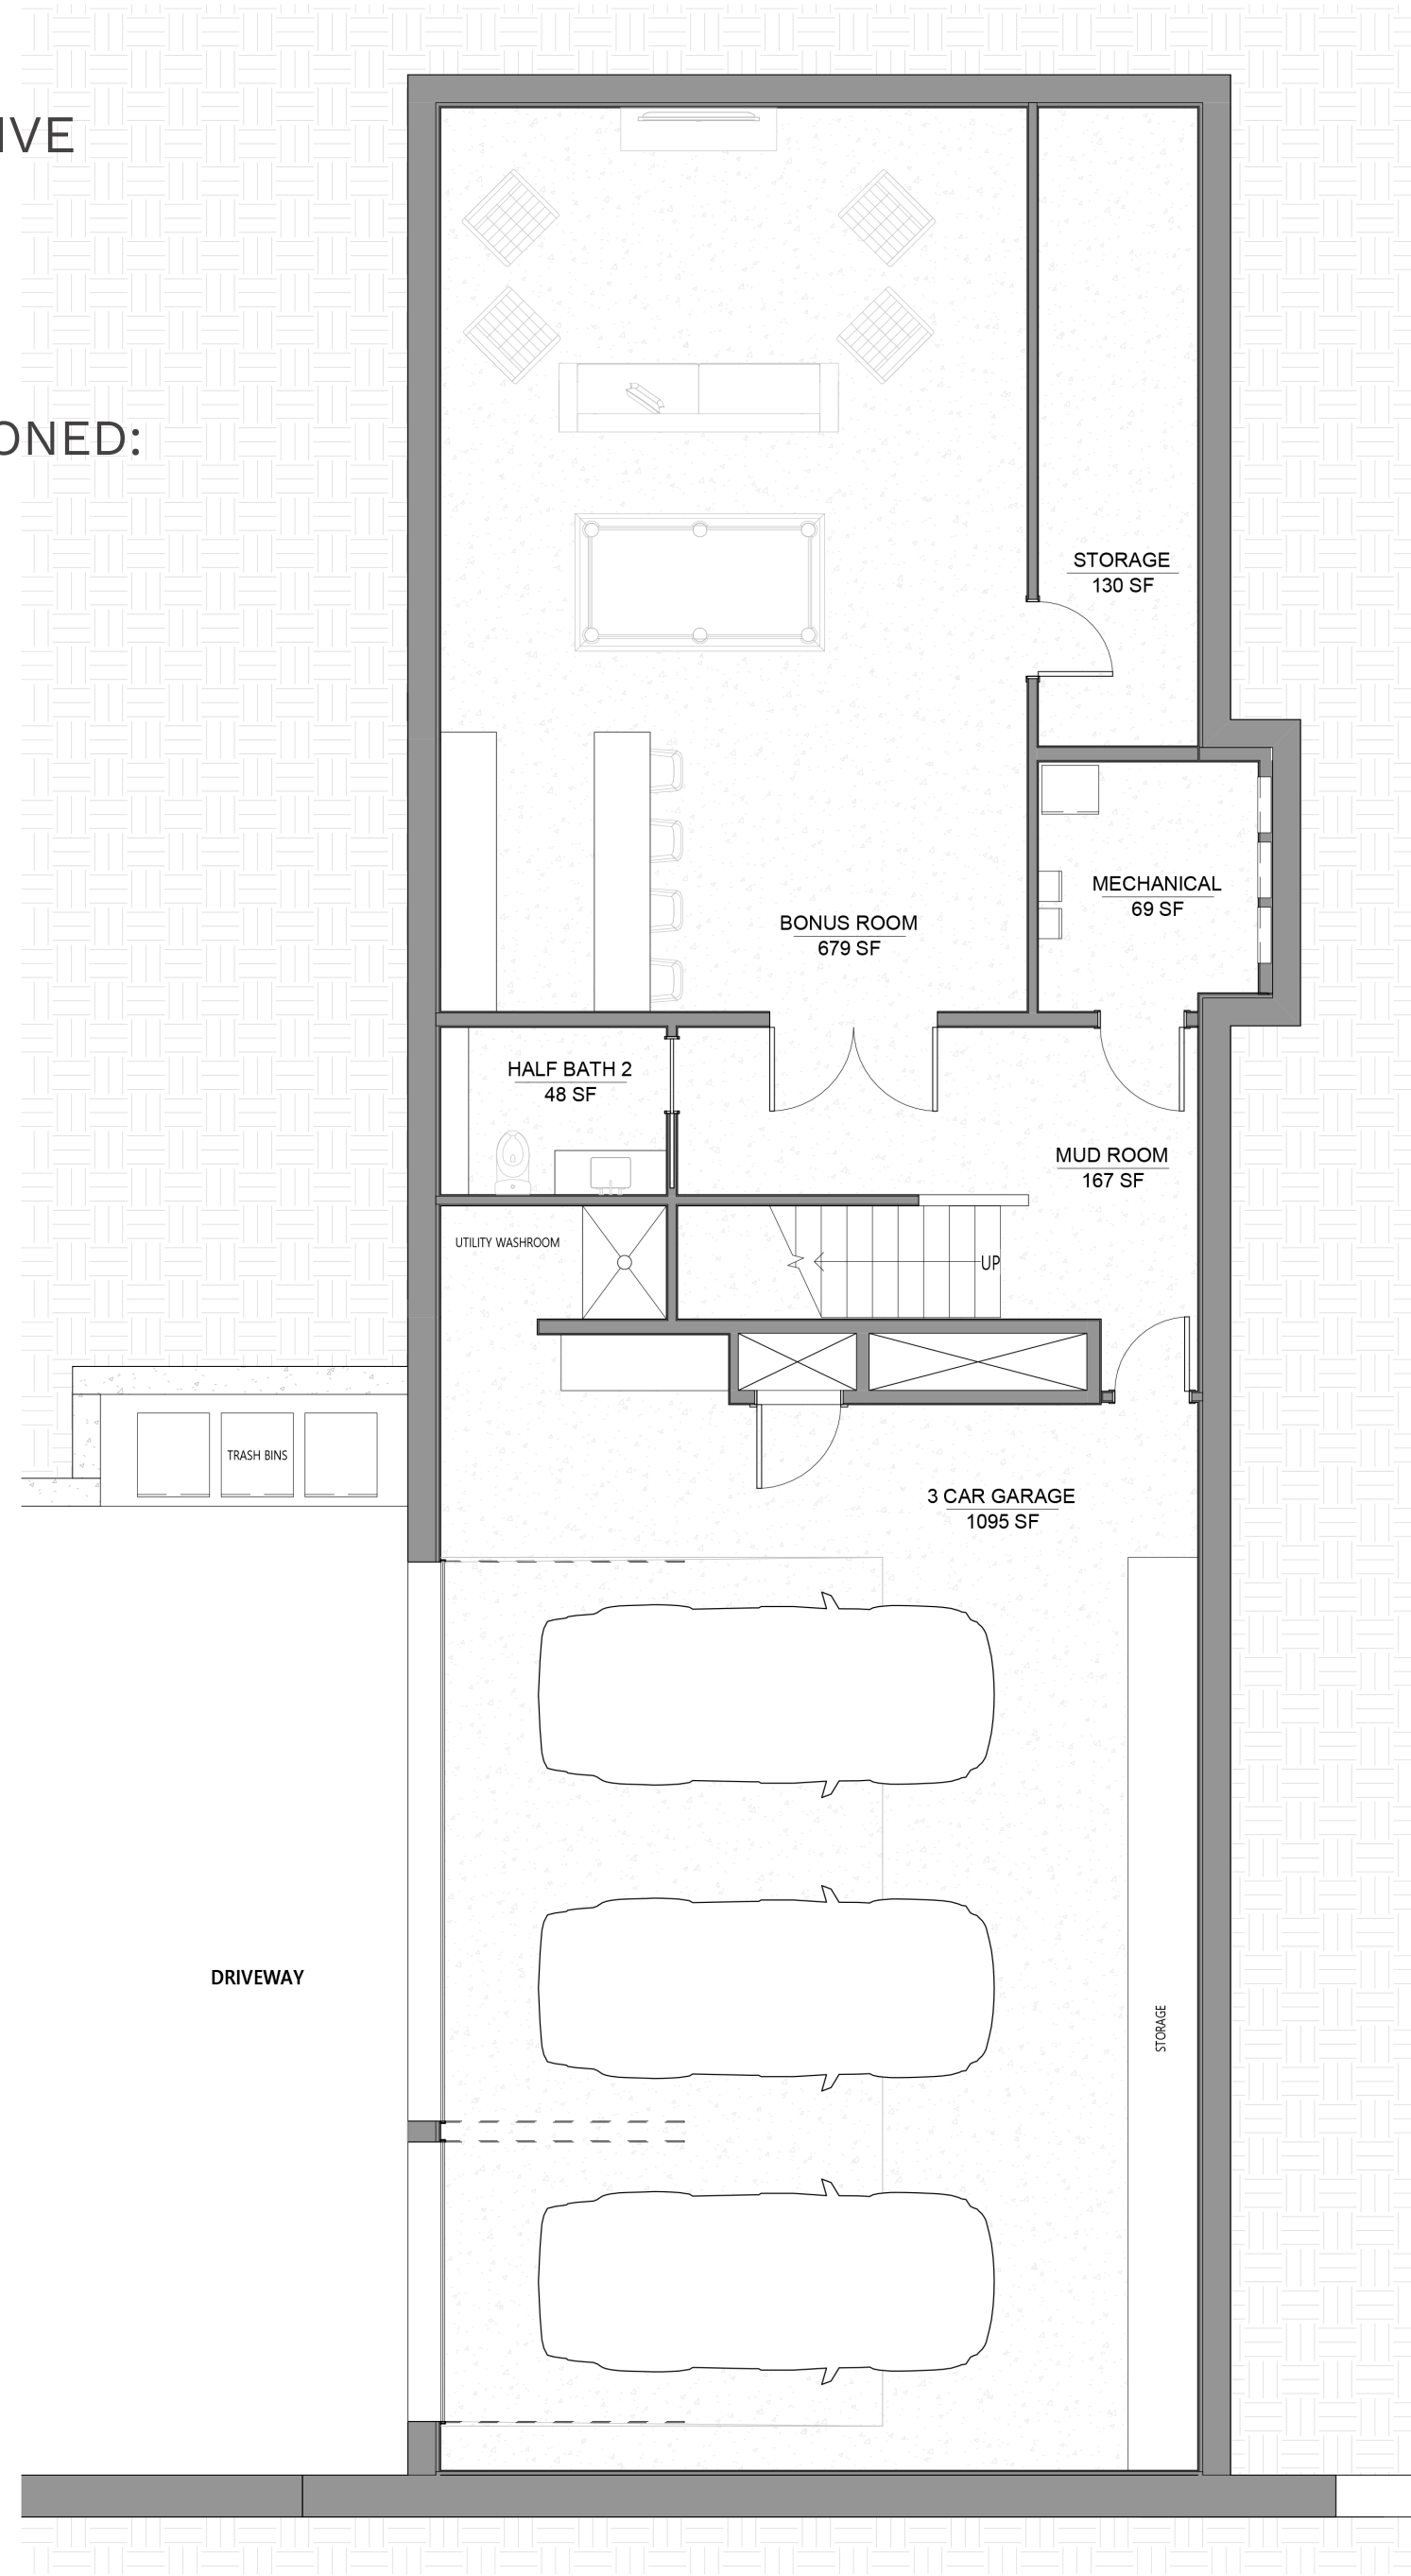

WARBLER

WARBLER

2718 TOXEY DRIVE

LOT:
1.26 ACRES

TOTAL CONDITIONED:
6,000 SQ FT

BEDROOMS: **4**
BATH: **4 1/2**

WARBLER

2718 TOXEY DRIVE

LOT:
1.26 ACRES

TOTAL CONDITIONED:
6,000 SQ FT

BEDROOMS: **4**
BATH: **4 1/2**

BASEMENT FLOOR

FIRST FLOOR

WARBLER

2718 TOXEY DRIVE

LOT:
1.26 ACRES

TOTAL CONDITIONED:
6,000 SQ FT

BEDROOMS: **4**
BATH: **4 1/2**

SECOND FLOOR

WARBLER

WARBLER

WARBLER

WARBLER

WARBLER